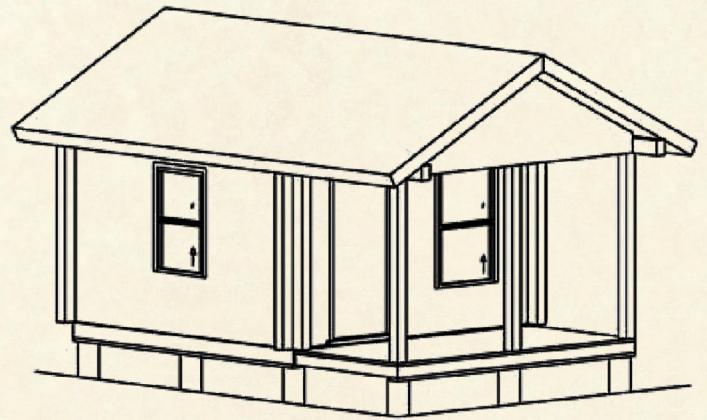

The Cozy Cabins

THE COZY CABIN I