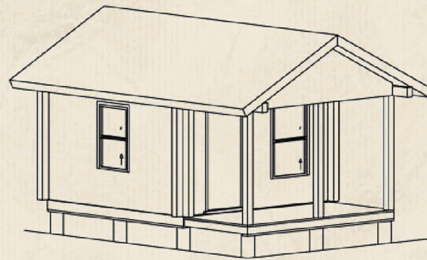

The Cozy Cabins

Camp and Cabin Series

 12' x 12' Cozy Cabin I

144 Square Feet

 12' x 14' Cozy Cabin II

168 Square Feet

Optional Design Ideas:

Add windows to the rear wall to take advantage of your view

 Add a door to a deck on the rear for a BBQ grill--a perfect treat after a long day on the trails

THE COZY CABIN I

THE COZY CABIN II

Northeastern Log Homes

info@northeasternlog.com 800-624-2797 www.northeasternlog.com