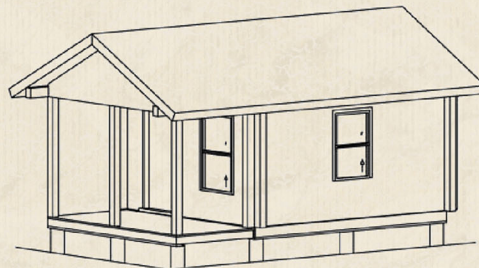

The Cozy Cabins

Camp and Cabin Series

 12' x 12' Cozy Cabin I

144 Square Feet

 12' x 14' Cozy Cabin II

168 Square Feet

Optional Design Ideas:

Add windows to the rear wall to take advantage of your view

 Add a door to a deck on the rear for a BBQ grill--a perfect treat after a long day on the trails

THE COZY CABIN I

THE COZY CABIN II

Northeastern Log Homes

info@northeasternlog.com 800-624-2797 www.northeasternlog.com