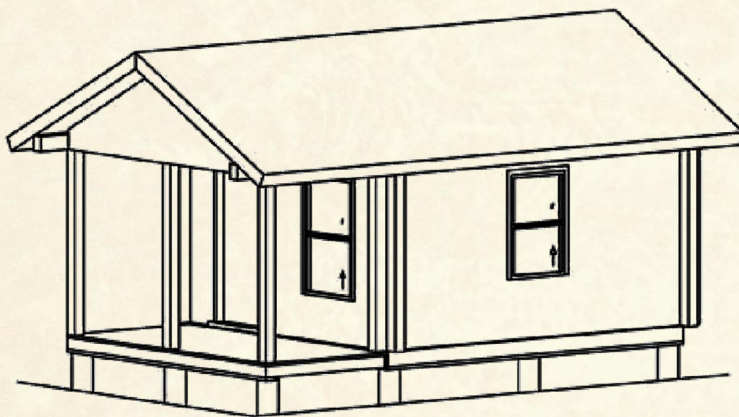

ASK ABOUT OUR
CAMPGROUND
MULTI-UNIT DISCOUNT

THE COZY CABIN II