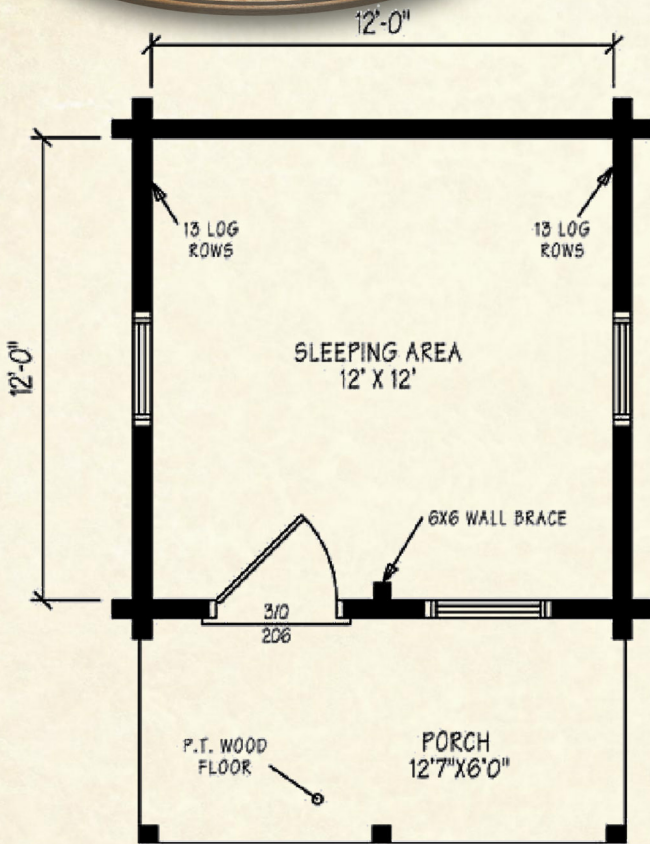

The Cozy Cabins

THE COZY CABIN I