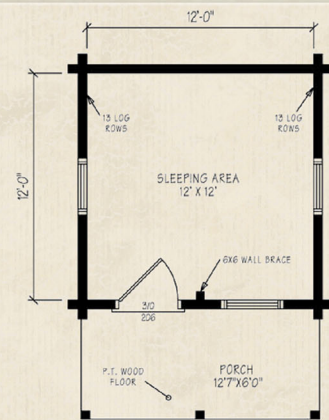

Northeastern Log Homes

info@northeasternlog.com 800-624-2797 www.northeasternlog.com

*Artist's rendering, photography & optional design ideas may vary from the standard model. Please always refer to the standard floorplan and consult the Camp and Cabin material List as to what is included.